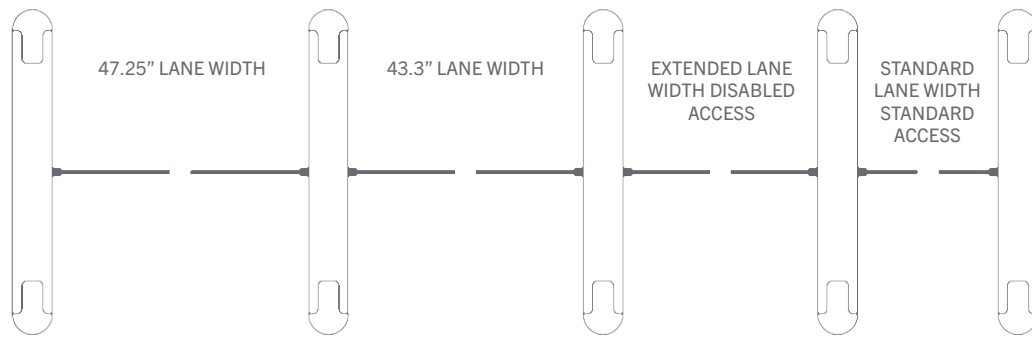

Wider Lanes...Smarter Lanes

Fastlane Turnstiles Enhance Accessibility with Groundbreaking
Collusion Detection

Achieve Accessibility Without Sacrificing Security

Let's face it, lobby real estate is incredibly valuable. While Smarter Security® turnstile models provide ADA compliant lane widths, the need for even wider lanes has not been addressed. Smarter Security now offers two exclusive models of Fastlane® turnstiles that feature even wider lanes to accommodate typical pedestrian traffic and extra-wide objects. These models optimize space utilization by eliminating the need for a separate gate.

The First Side-by-Side Collusion Detection

Wider width lanes may be more tempting to intruders. Fastlane is the first brand globally to negate that risk with breakthrough technology designed to detect side-by-side collusion. Additionally, all Fastlane turnstiles are equipped with an intelligent infrared matrix powered by neural network algorithms that can sense who or what is going through a turnstile in real-time — making thousands of calculations per second determining if an entry should be authorized. This innovative optical technology can distinguish between people and objects such as wheelchairs and minimize nuisance alarms. All while maintaining throughput at industry-leading speeds of up to one person per second.

Get to Know Smarter Security's Wider Lane Models

Fastlane Glassgate 155 and Glassgate 400 Plus each provide up to 47.25" lane widths. This ensures best-in-class versatility along with peace-of-mind collusion detection.

Glassgate 400 Plus

Similar to the Glassgate 400, the Glassgate 400 Plus features a longer pedestal and is particularly suited to high-security environments. This Glassgate model uses a high-resolution infrared matrix to ensure best in class detection of objects in the lane to ensure safe and secure operation. Other highlights of the Glassgate 400 Plus include: