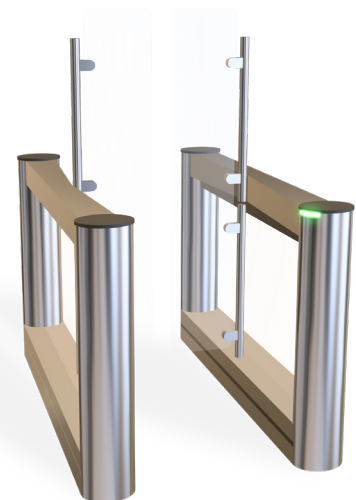

Begin Your Smarter Security Strategy Today

Whether you're looking to install turnstiles for the first time, or upgrade older lanes, ensuring that you're meeting the accessibility requirements of your facility is a top priority. Contact Smarter Security for a consultation to assess your entrance control needs.