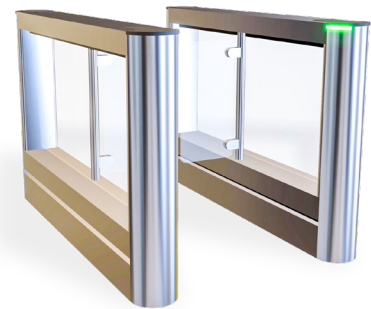

The First Side-by-Side Collusion Detection

Wider width lanes may be more tempting to intruders. Fastlane is the first brand globally to negate that risk with breakthrough technology designed to detect side-by-side collusion. Additionally, all Fastlane turnstiles are equipped with an intelligent infrared matrix powered by neural network algorithms that can sense who or what is going through a turnstile in real-time — making thousands of calculations per second determining if an entry should be authorized. This innovative optical technology can distinguish between people and objects such as wheelchairs and minimize nuisance alarms. All while maintaining throughput at industry-leading speeds of up to one person per second.

Get to Know Smarter Security's Wider Lane Models

Fastlane Glassgate 155 and Glassgate 400 Plus each provide up to 47.25" lane widths. This ensures best-in-class versatility along with peace-of-mind collusion detection.

Glassgate 155

The Glassgate 155 offers additional security features over its sister turnstile, the Glassgate 150, while also allowing facilities to customize from hundreds of aesthetic options. Glassgate 155 uniquely features concealed optical systems for a sleeker look with waist-height glass barriers and is optimal for facilities where wider objects such as carts and sports wheelchairs are more prevalent. Other features of the Glassgate 155 include:

Glassgate 400 Plus

Similar to the Glassgate 400, the Glassgate 400 Plus features a longer pedestal and is particularly suited to high-security environments. This Glassgate model uses a high-resolution infrared matrix to ensure best in class detection of objects in the lane to ensure safe and secure operation. Other highlights of the Glassgate 400 Plus include: