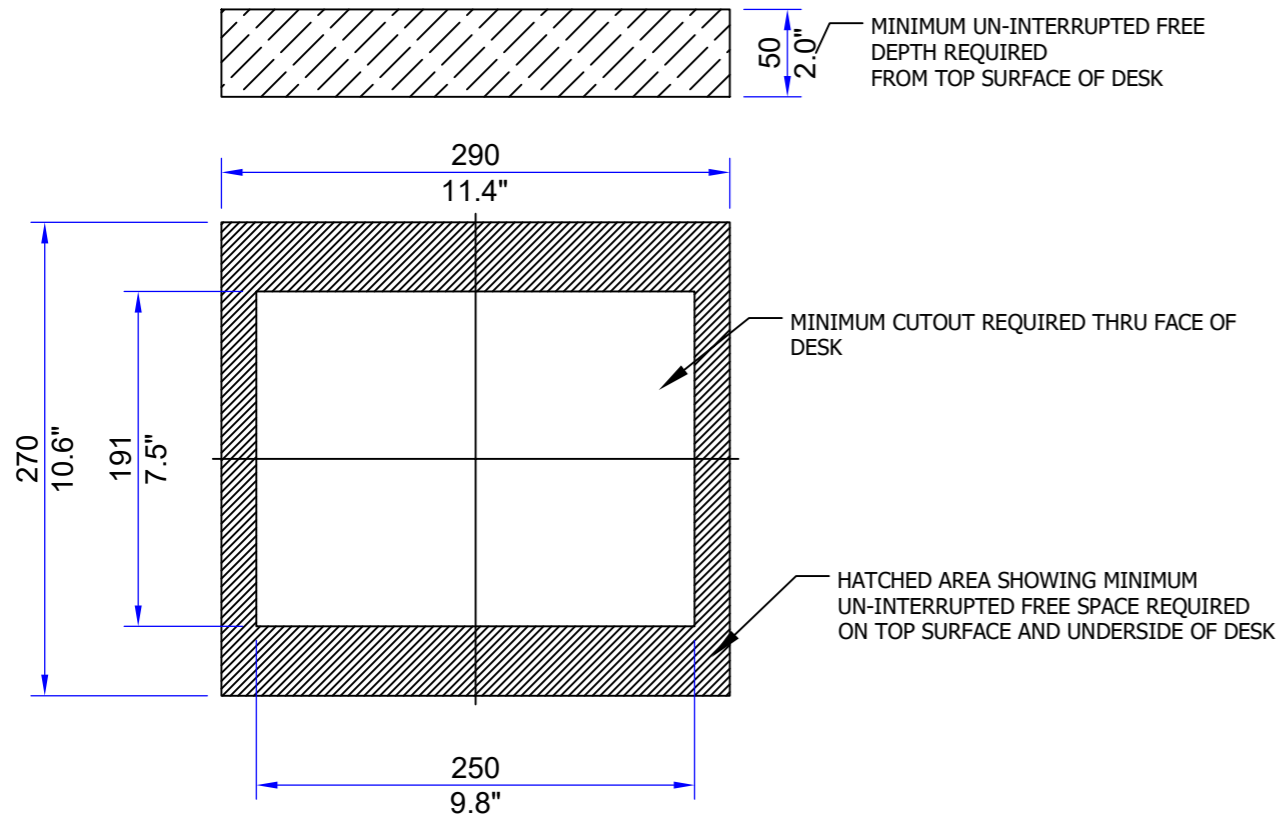

**MATERIAL SPECIFICATION**

**DESKTOP MOUNTED OPTION**

ALL STAINLESS STEEL IS 304, 240 GRIT (SATIN No. 4), HORIZONTAL GRAIN

**RECESSED INTO DESK OPTION**

ALL STAINLESS STEEL IS 304, 240 GRIT (SATIN No. 4), HORIZONTAL GRAIN

**DESK REQUIREMENTS FOR RECESSED INTO DESK OPTION**

**GENERAL DIMENSIONS**

**DESKTOP MOUNTED OPTION**

**RECESSED INTO DESK OPTION**

**PRODUCT: MULTI-LANE CONTROLLER**

**TITLE: GENERAL INFORMATION**

**DRAWING No: MLC\_A3**

FOR SALES INFORMATION ONLY- SUBJECT TO CHANGE  
ALL DIMENSIONS +/-2mm

This document is the copyright of Integrated Design LTD