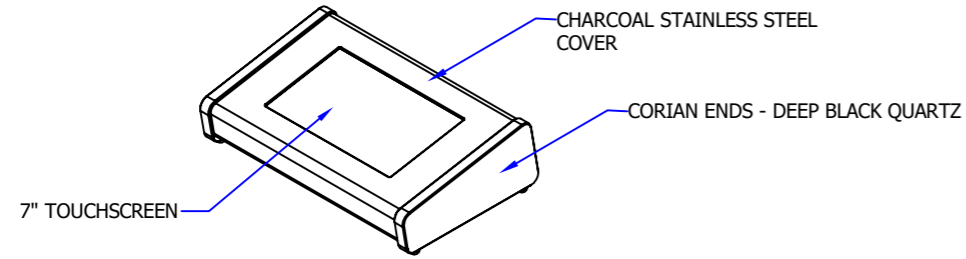

**MATERIAL SPECIFICATION**

**DESKTOP MOUNTED OPTION**

ALL STAINLESS STEEL IS 304, 240 GRIT (SATIN No. 4), HORIZONTAL GRAIN

**RECESSED INTO DESK OPTION**

ALL STAINLESS STEEL IS 304, 240 GRIT (SATIN No. 4), HORIZONTAL GRAIN

**DESK REQUIREMENTS FOR RECESSED INTO DESK OPTION**

**GENERAL DIMENSIONS**

**DESKTOP MOUNTED OPTION**

**RECESSED INTO DESK OPTION**

**PRODUCT: MULTI-LANE CONTROLLER**

**TITLE: GENERAL INFORMATION**

**DRAWING No: MLC\_A3**