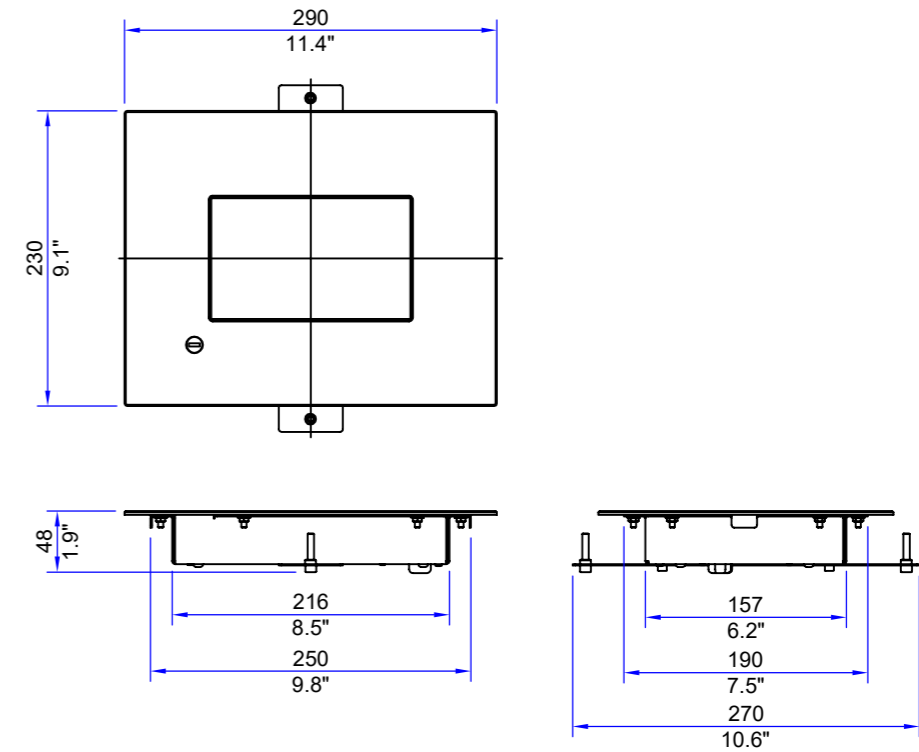

**MATERIAL SPECIFICATION**

**DESKTOP MOUNTED OPTION**

ALL STAINLESS STEEL IS 304, 240 GRIT (SATIN No. 4), HORIZONTAL GRAIN

**RECESSED INTO DESK OPTION**

ALL STAINLESS STEEL IS 304, 240 GRIT (SATIN No. 4), HORIZONTAL GRAIN

**DESK REQUIREMENTS FOR RECESSED INTO DESK OPTION**

**GENERAL DIMENSIONS**

**DESKTOP MOUNTED OPTION**

**RECESSED INTO DESK OPTION**

**PRODUCT: MULTI-LANE CONTROLLER**

**TITLE: GENERAL INFORMATION**

**DRAWING No: MLC\_A3**

FOR SALES INFORMATION ONLY- SUBJECT TO CHANGE  
ALL DIMENSIONS +/-2mm

This document is the copyright of Integrated Design LTD