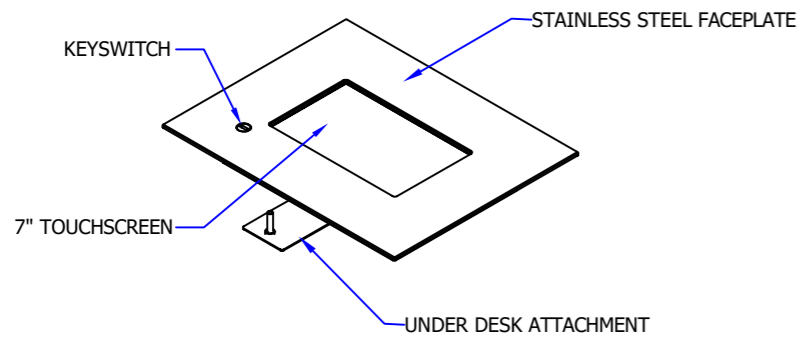

**MATERIAL SPECIFICATION**

**DESKTOP MOUNTED OPTION**

ALL STAINLESS STEEL IS 304, 240 GRIT (SATIN No. 4), HORIZONTAL GRAIN

**RECESSED INTO DESK OPTION**

ALL STAINLESS STEEL IS 304, 240 GRIT (SATIN No. 4), HORIZONTAL GRAIN

**DESK REQUIREMENTS FOR RECESSED INTO DESK OPTION**

**GENERAL DIMENSIONS**

**DESKTOP MOUNTED OPTION**

**RECESSED INTO DESK OPTION**

**PRODUCT: MULTI-LANE CONTROLLER**

**TITLE: GENERAL INFORMATION**

**DRAWING No: MLC\_A3**

FOR SALES INFORMATION ONLY- SUBJECT TO CHANGE  
ALL DIMENSIONS +/-2mm

This document is the copyright of Integrated Design LTD