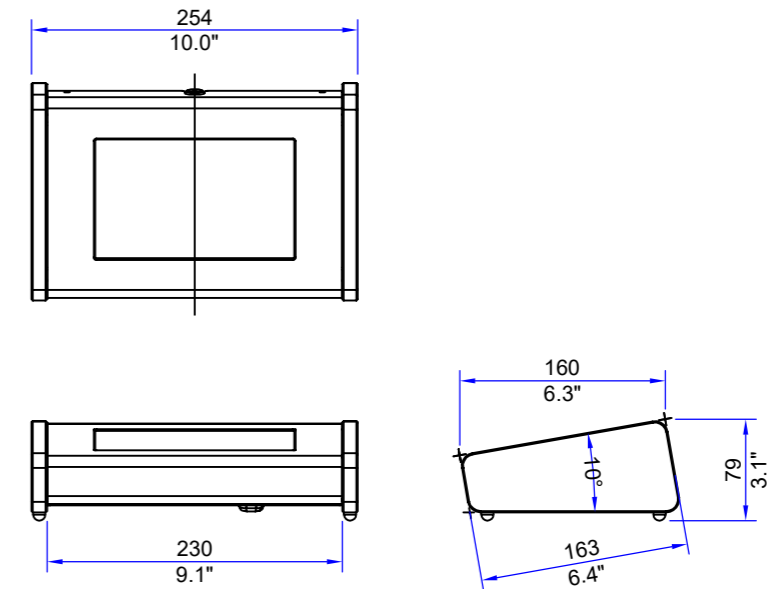

**MATERIAL SPECIFICATION**

**DESKTOP MOUNTED OPTION**

ALL STAINLESS STEEL IS 304, 240 GRIT (SATIN No. 4), HORIZONTAL GRAIN

**RECESSED INTO DESK OPTION**

ALL STAINLESS STEEL IS 304, 240 GRIT (SATIN No. 4), HORIZONTAL GRAIN

**DESK REQUIREMENTS FOR RECESSED INTO DESK OPTION**

**GENERAL DIMENSIONS**

**DESKTOP MOUNTED OPTION**

**RECESSED INTO DESK OPTION**

**PRODUCT: MULTI-LANE CONTROLLER**

**TITLE: GENERAL INFORMATION**

**DRAWING No: MLC\_A3**

FOR SALES INFORMATION ONLY- SUBJECT TO CHANGE  
ALL DIMENSIONS +/-2mm

This document is the copyright of Integrated Design LTD