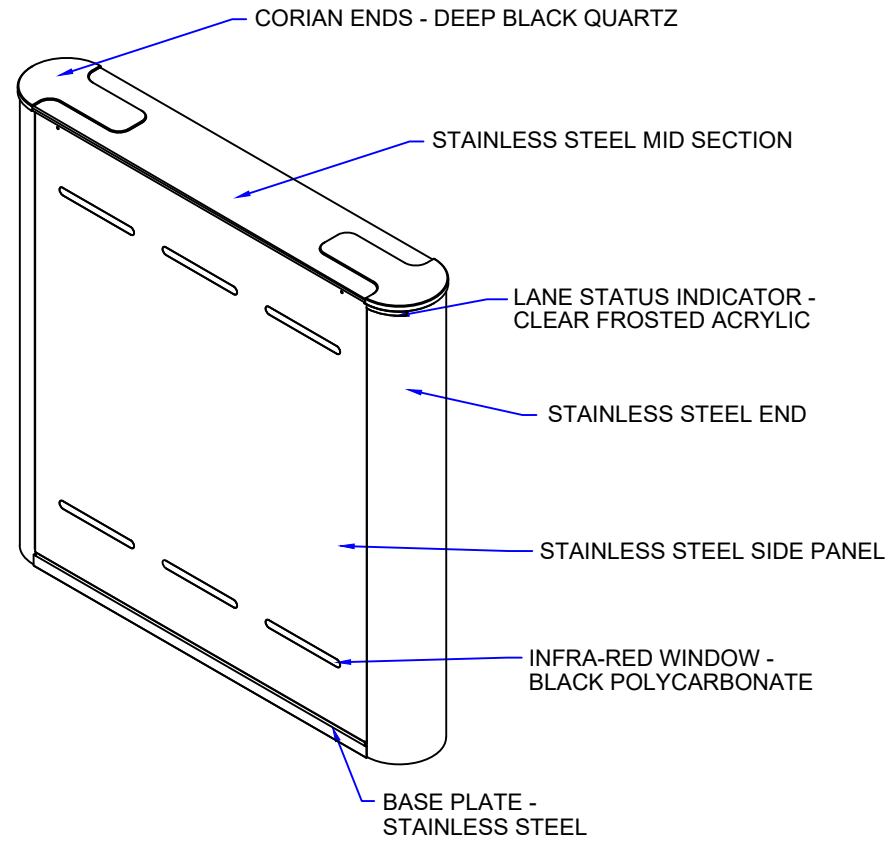

MATERIAL SPECIFICATIONS

ALL STAINLESS STEEL IS 304, 240 GRIT (SATIN No. 4), HORIZONTAL GRAIN
 DECORATIVE TOP - STAINLESS STEEL AND CORIAN HAS 4mm OVERHANG

LANE LAYOUT & GENERAL DIMENSIONS

READER MOUNTING OPTIONS

PEDESTAL FOOTPRINT

PRODUCT: FASTLANE 400 OPTICAL

TITLE: GENERAL INFORMATION

DRAWING No: F400OT_A4

FOR SALES INFORMATION ONLY - SUBJECT TO CHANGE
 ALL DIMENSIONS +/-2mm

This document is the copyright of Integrated Design LTD