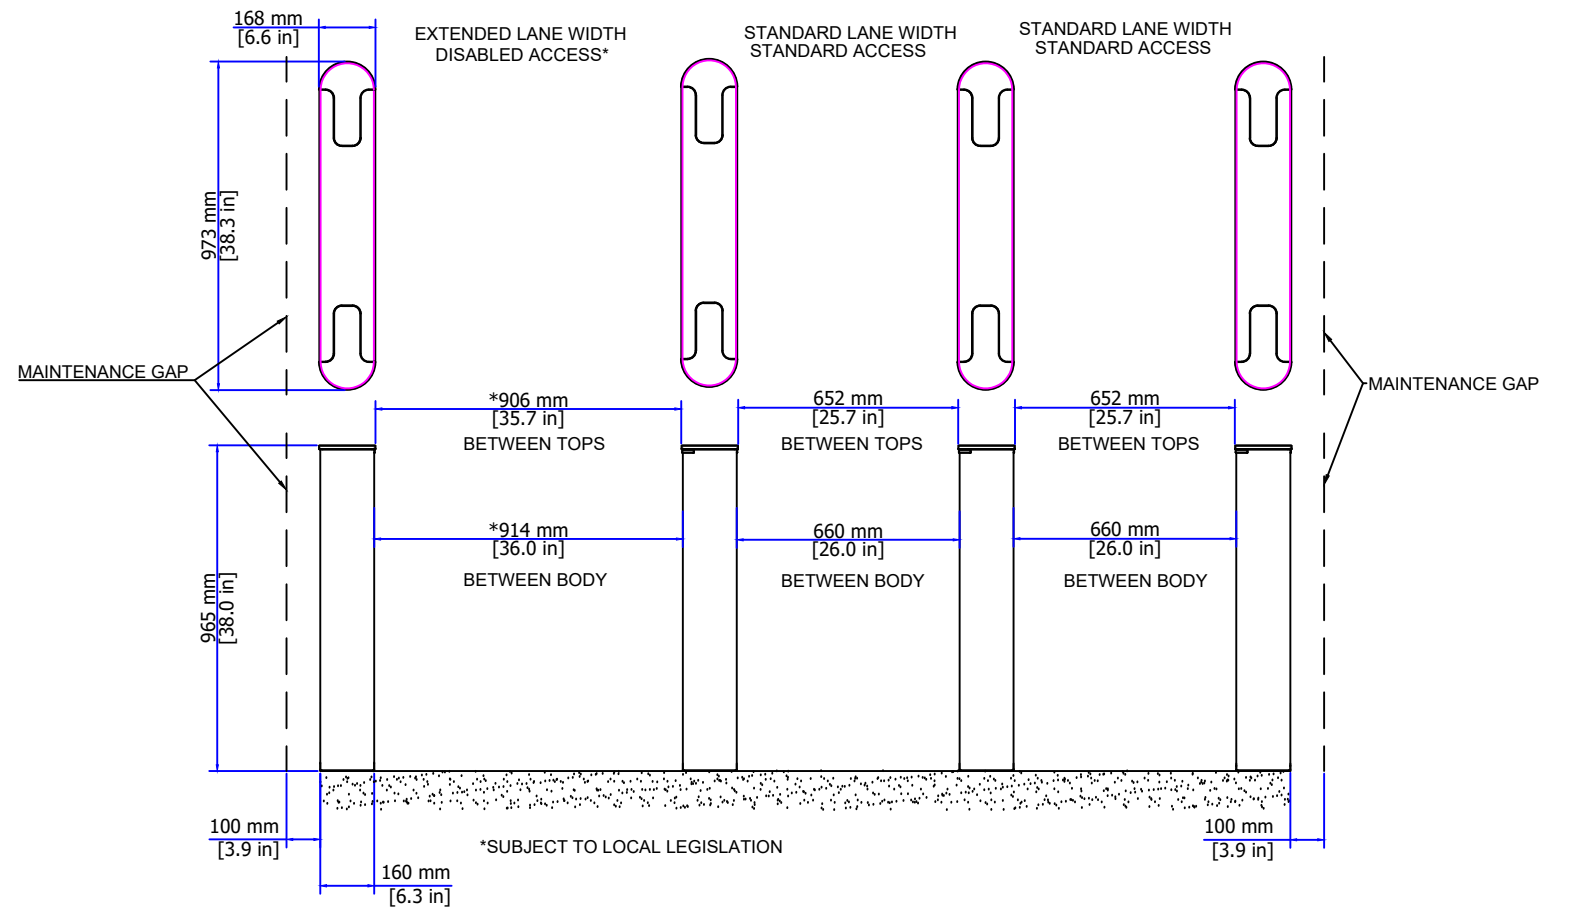

MATERIAL SPECIFICATIONS

ALL STAINLESS STEEL IS 304, 240 GRIT (SATIN No. 4), HORIZONTAL GRAIN
 DECORATIVE TOP - STAINLESS STEEL AND CORIAN HAS 4mm OVERHANG

LANE LAYOUT & GENERAL DIMENSIONS

READER MOUNTING OPTIONS

PEDESTAL FOOTPRINT

PRODUCT: FASTLANE 400 OPTICAL

TITLE: GENERAL INFORMATION

DRAWING No: F400OT_A4

FOR SALES INFORMATION ONLY - SUBJECT TO CHANGE
 ALL DIMENSIONS +/-2mm

This document is the copyright of Integrated Design LTD