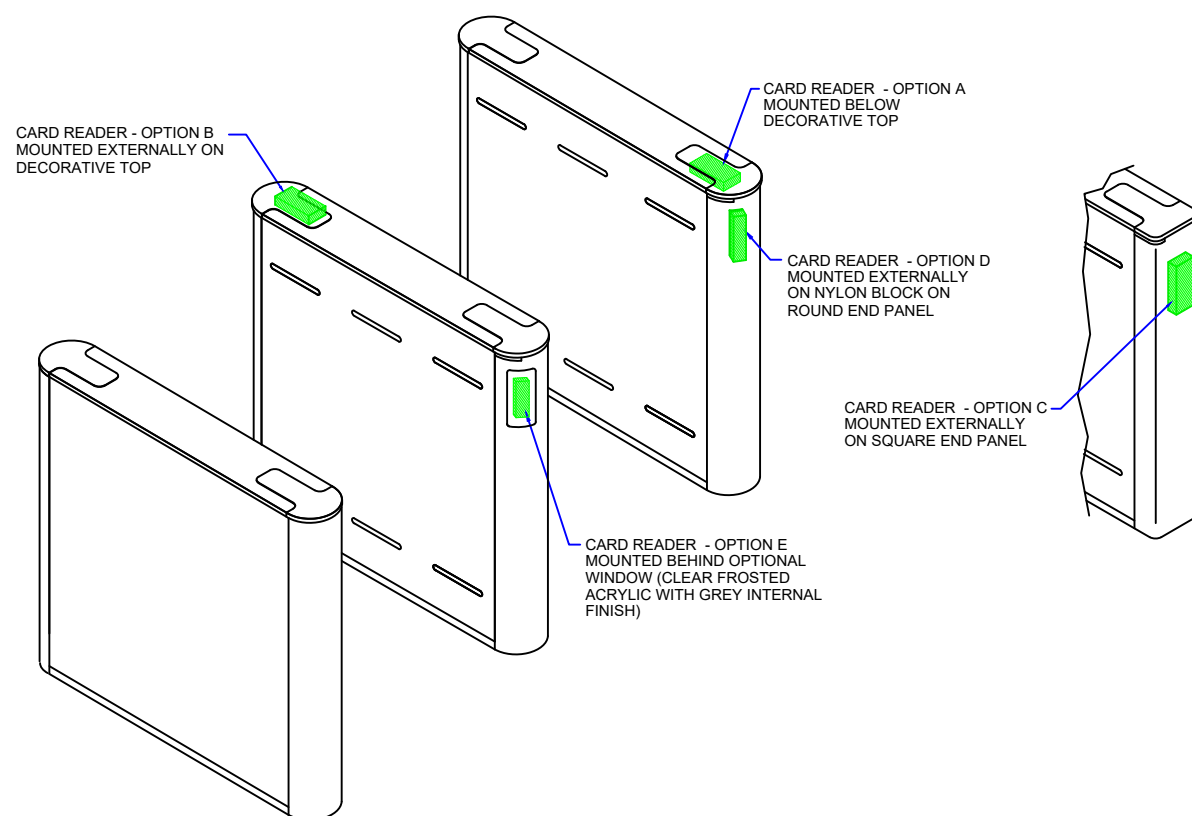

MATERIAL SPECIFICATIONS

ALL STAINLESS STEEL IS 304, 240 GRIT (SATIN No. 4), HORIZONTAL GRAIN
 DECORATIVE TOP - STAINLESS STEEL AND CORIAN HAS 4mm OVERHANG

LANE LAYOUT & GENERAL DIMENSIONS

READER MOUNTING OPTIONS

PEDESTAL FOOTPRINT

PRODUCT: FASTLANE 400 OPTICAL

TITLE: GENERAL INFORMATION

DRAWING No: F400OT_A4

FOR SALES INFORMATION ONLY - SUBJECT TO CHANGE
 ALL DIMENSIONS +/-2mm

This document is the copyright of Integrated Design LTD