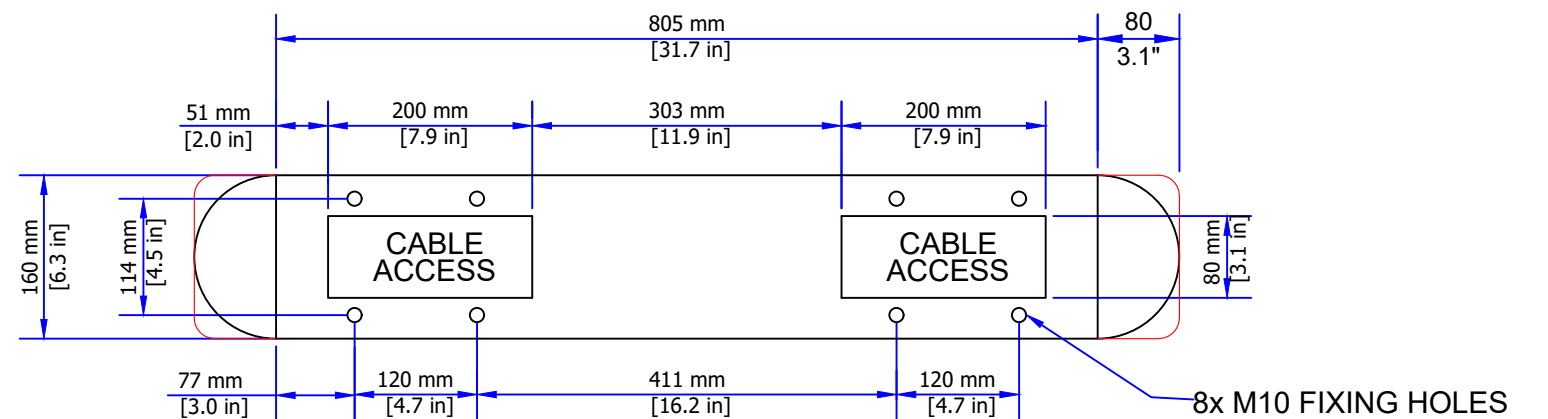

MATERIAL SPECIFICATIONS

ALL STAINLESS STEEL IS 304, 240 GRIT (SATIN No. 4), HORIZONTAL GRAIN
 DECORATIVE TOP - STAINLESS STEEL AND CORIAN HAS 4mm OVERHANG

LANE LAYOUT & GENERAL DIMENSIONS

READER MOUNTING OPTIONS

PEDESTAL FOOTPRINT

PRODUCT: FASTLANE 400 OPTICAL

TITLE: GENERAL INFORMATION

DRAWING No: F400OT_A4

FOR SALES INFORMATION ONLY - SUBJECT TO CHANGE
 ALL DIMENSIONS +/-2mm

This document is the copyright of Integrated Design LTD