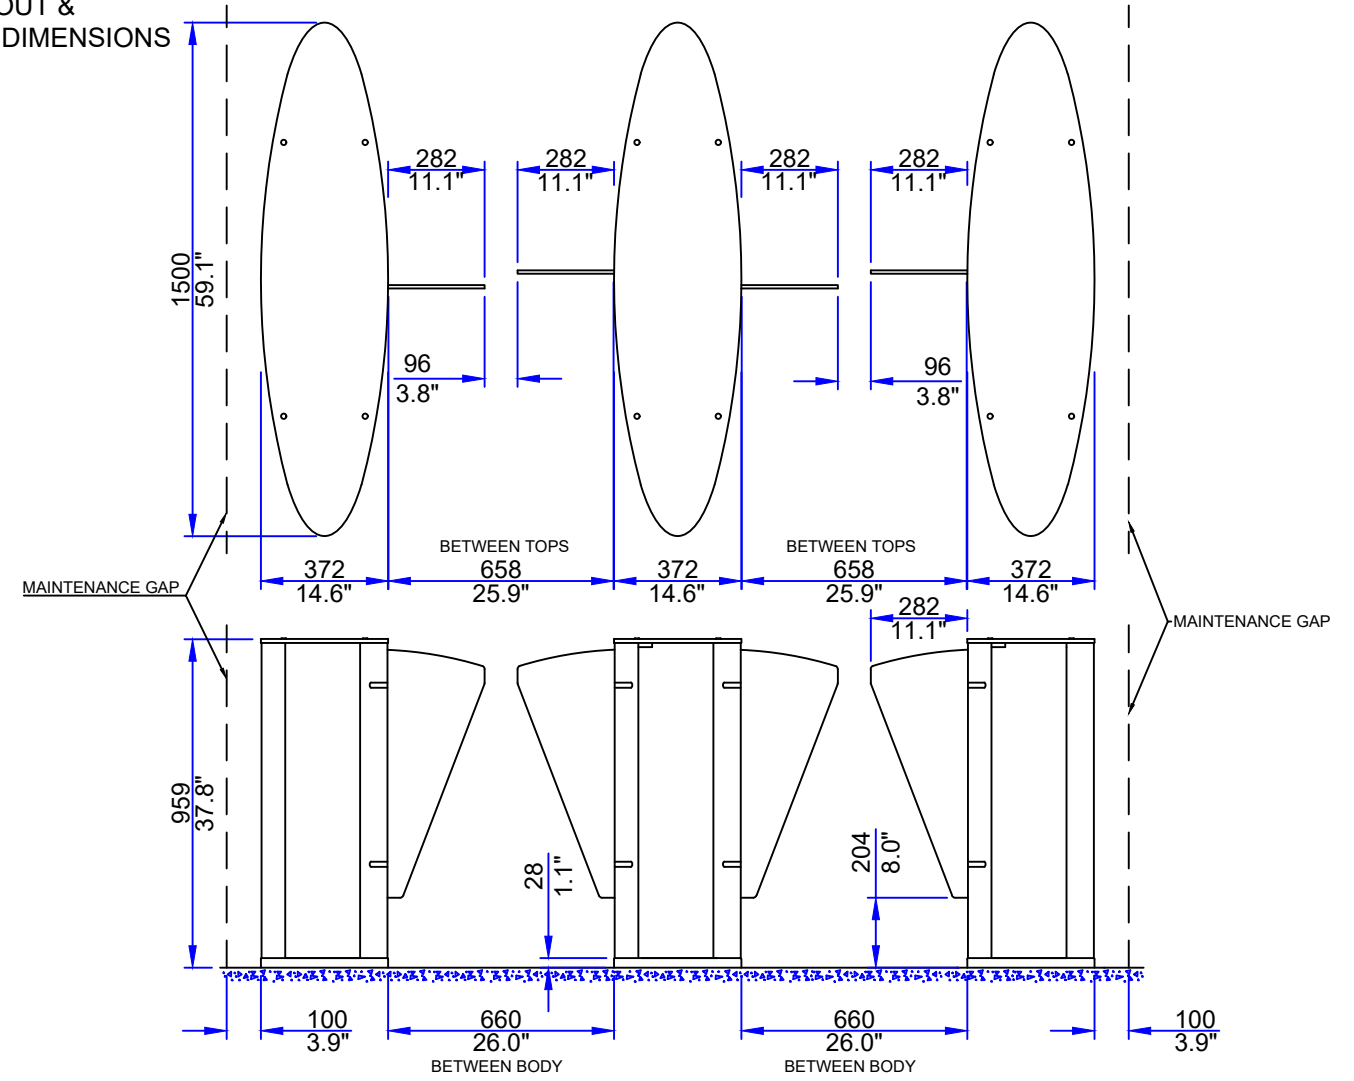

MATERIAL SPECIFICATIONS

LANE LAYOUT & GENERAL DIMENSIONS

READER MOUNTING OPTIONS

PEDESTAL FOOTPRINT

PRODUCT: GLASSWING STANDARD
TITLE: GENERAL INFORMATION

DRAWING No: GWSTD_A4
 FOR SALES INFORMATION ONLY-SUBJECT TO CHANGE
 ALL DIMENSIONS +/-2mm
 This document is the copyright of Integrated Design LTD