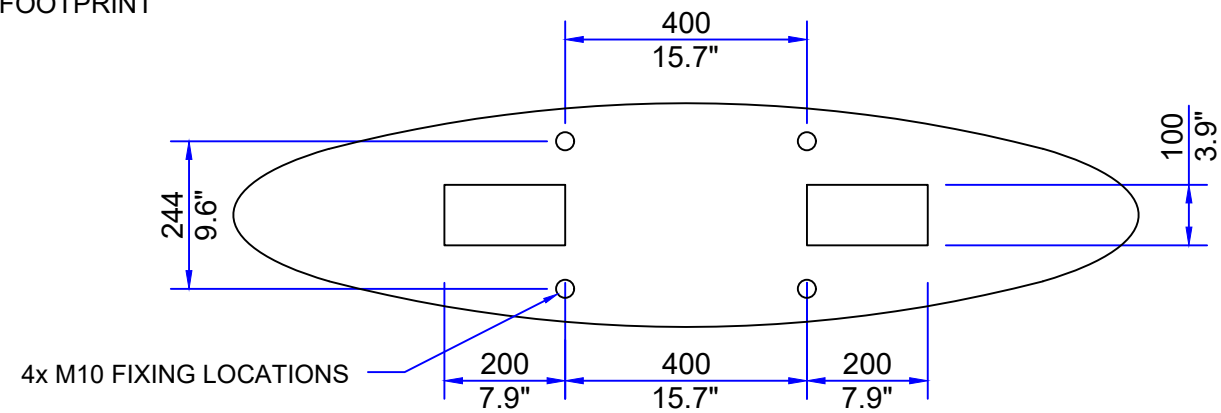

MATERIAL SPECIFICATIONS

LANE LAYOUT & GENERAL DIMENSIONS

READER MOUNTING OPTIONS

PEDESTAL FOOTPRINT

PRODUCT: GLASSWING STANDARD
TITLE: GENERAL INFORMATION

DRAWING No: GWSTD_A4
 FOR SALES INFORMATION ONLY-SUBJECT TO CHANGE
 ALL DIMENSIONS +/-2mm
 This document is the copyright of Integrated Design LTD