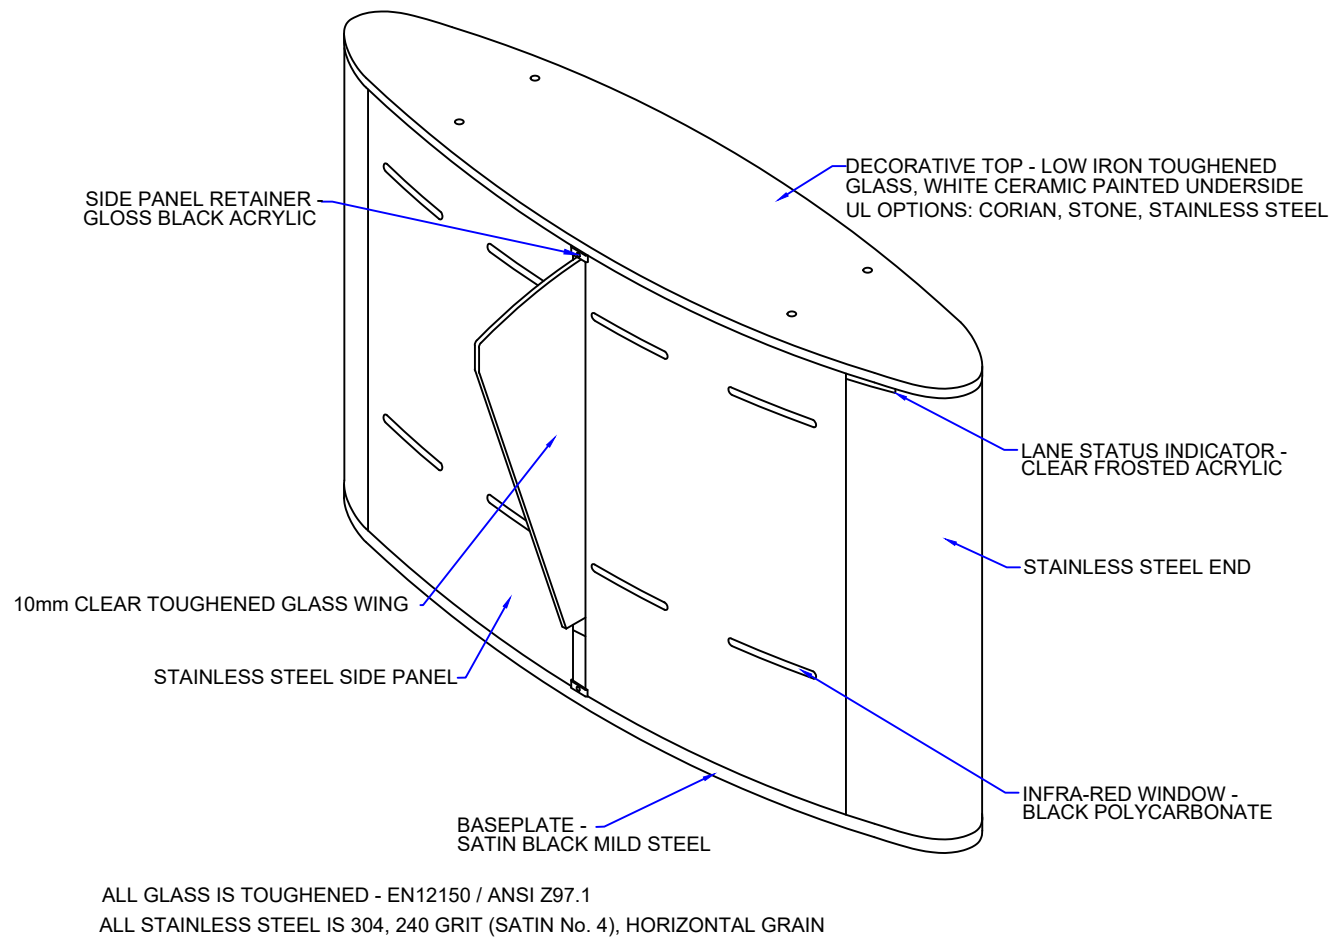

MATERIAL SPECIFICATIONS

LANE LAYOUT & GENERAL DIMENSIONS

READER MOUNTING OPTIONS

PEDESTAL FOOTPRINT

PRODUCT: GLASSWING STANDARD
TITLE: GENERAL INFORMATION

DRAWING No: GWSTD_A4
 FOR SALES INFORMATION ONLY-SUBJECT TO CHANGE
 ALL DIMENSIONS +/-2mm
 This document is the copyright of Integrated Design LTD