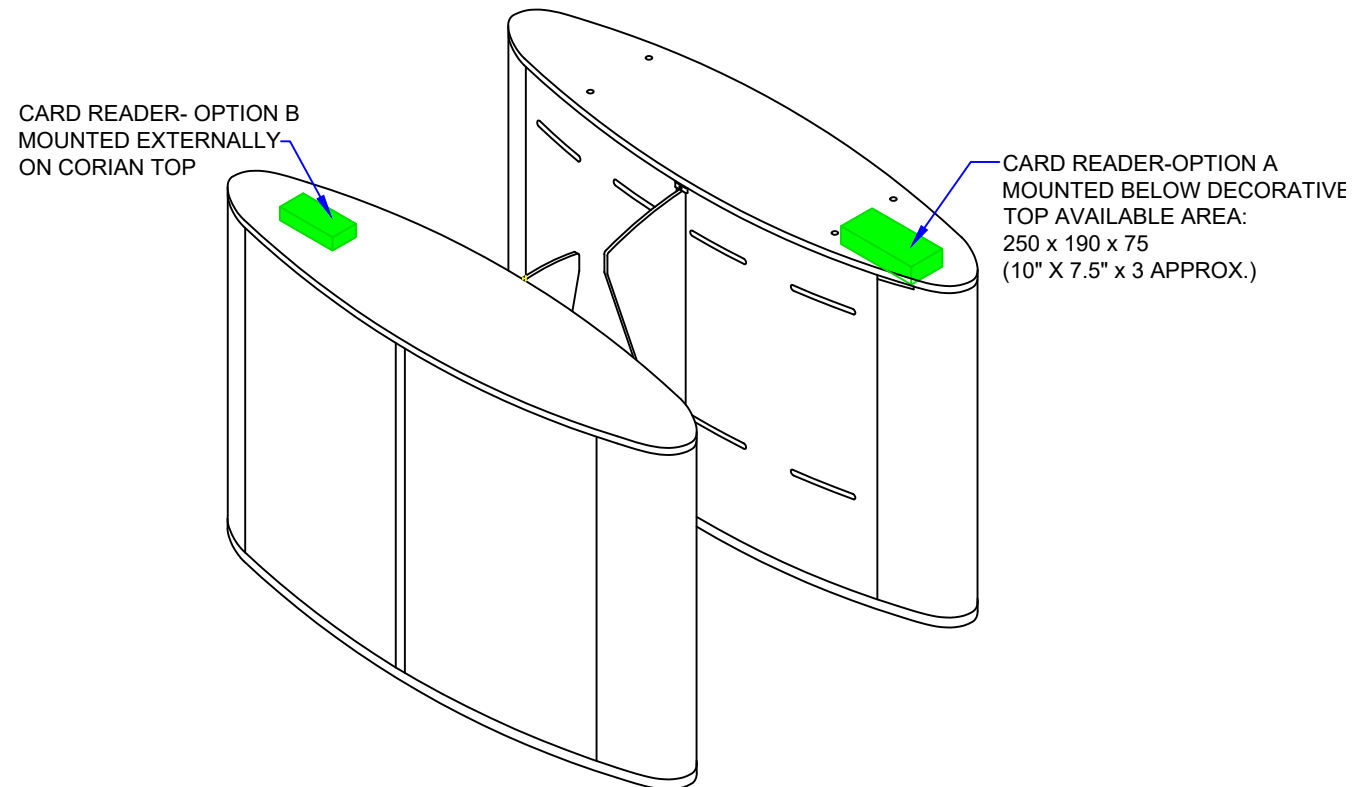

MATERIAL SPECIFICATIONS

LANE LAYOUT & GENERAL DIMENSIONS

READER MOUNTING OPTIONS

PEDESTAL FOOTPRINT

PRODUCT: GLASSWING STANDARD
TITLE: GENERAL INFORMATION

DRAWING No: GWSTD_A4
 FOR SALES INFORMATION ONLY-SUBJECT TO CHANGE
 ALL DIMENSIONS +/-2mm
 This document is the copyright of Integrated Design LTD