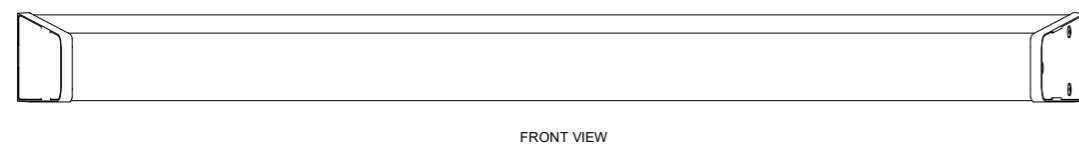

MATERIAL SPECIFICATIONS

ALL MILD STEEL, POWDER COATED JET BLACK
RAL 9005 - 30% SEMI-GLOSS

LANE LAYOUT

UNIT SPACING		
DIM A	MIN	MAX
METRIC	500	2250
IMPERIAL	19.68 IN	88.58 IN

PRODUCT DIMENSIONS

MOUNTING DETAILS

**PRODUCT: DOOR DETECTIVE PLUS
& DOOR DETECTIVE PLUS SG**

TITLE: GENERAL INFORMATION

DRAWING No:DD PLUS & DD PLUS SG_A4

FOR SALES INFORMATION ONLY-SUBJECT TO CHANGE

ALL DIMENSIONS +/-2mm

This document is the copyright of Integrated Design LTD