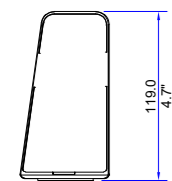

MATERIAL SPECIFICATIONS

ALL MILD STEEL, POWDER COATED JET BLACK
RAL 9005 - 30% SEMI-GLOSS

LANE LAYOUT

UNIT SPACING		
DIM A	MIN	MAX
METRIC	500	2250
IMPERIAL	19.68 IN	88.58 IN

PRODUCT DIMENSIONS

MOUNTING DETAILS

**PRODUCT: DOOR DETECTIVE PLUS
& DOOR DETECTIVE PLUS SG**

TITLE: GENERAL INFORMATION

DRAWING No:DD PLUS & DD PLUS SG_A4

FOR SALES INFORMATION ONLY-SUBJECT TO CHANGE

ALL DIMENSIONS +/-2mm

This document is the copyright of Integrated Design LTD