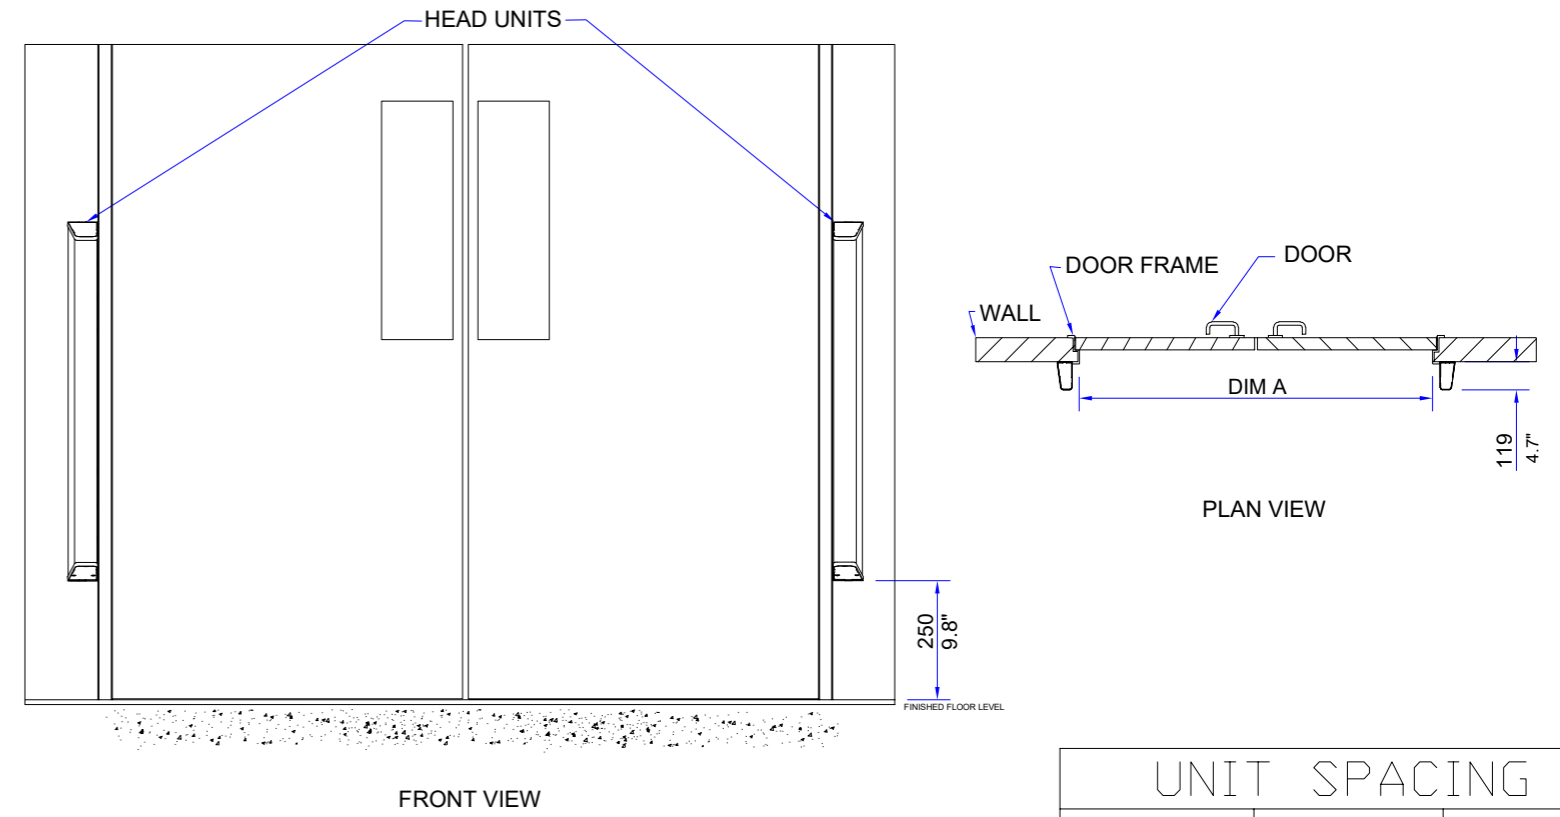

MATERIAL SPECIFICATIONS

ALL MILD STEEL, POWDER COATED JET BLACK
RAL 9005 - 30% SEMI-GLOSS

LANE LAYOUT

UNIT SPACING		
DIM A	MIN	MAX
METRIC	500	2250
IMPERIAL	19.68 IN	88.58 IN

PRODUCT DIMENSIONS

MOUNTING DETAILS

**PRODUCT: DOOR DETECTIVE PLUS
& DOOR DETECTIVE PLUS SG**

TITLE: GENERAL INFORMATION

DRAWING No:DD PLUS & DD PLUS SG_A4

FOR SALES INFORMATION ONLY-SUBJECT TO CHANGE

ALL DIMENSIONS +/-2mm

This document is the copyright of Integrated Design LTD