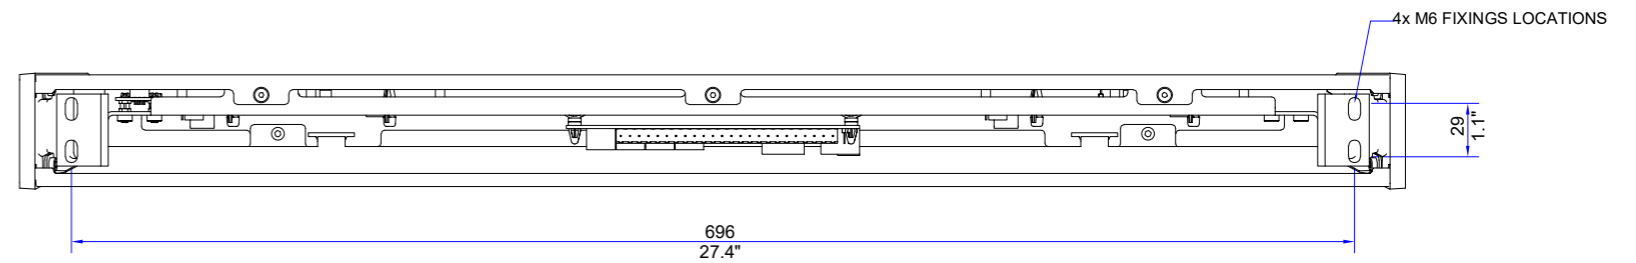

MATERIAL SPECIFICATIONS

ALL MILD STEEL, POWDER COATED JET BLACK
RAL 9005 - 30% SEMI-GLOSS

LANE LAYOUT

UNIT SPACING		
DIM A	MIN	MAX
METRIC	500	2250
IMPERIAL	19.68 IN	88.58 IN

PRODUCT DIMENSIONS

MOUNTING DETAILS

**PRODUCT: DOOR DETECTIVE PLUS
& DOOR DETECTIVE PLUS SG**

TITLE: GENERAL INFORMATION

DRAWING No:DD PLUS & DD PLUS SG_A4

FOR SALES INFORMATION ONLY-SUBJECT TO CHANGE

ALL DIMENSIONS +/-2mm

This document is the copyright of Integrated Design LTD