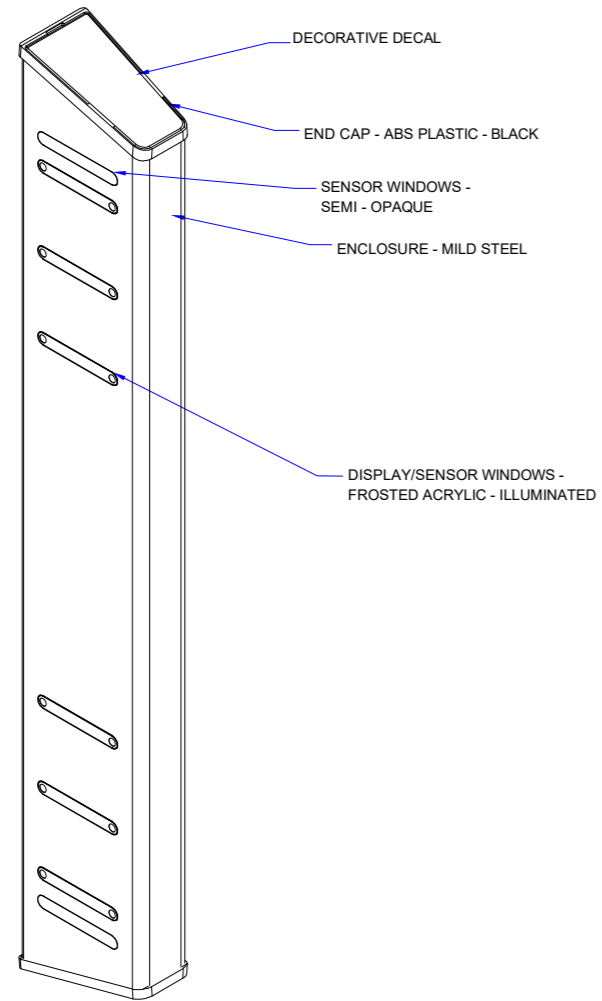

MATERIAL SPECIFICATIONS

ALL MILD STEEL, POWDER COATED JET BLACK
RAL 9005 - 30% SEMI-GLOSS

LANE LAYOUT

UNIT SPACING		
DIM A	MIN	MAX
METRIC	500	2250
IMPERIAL	19.68 IN	88.58 IN

PRODUCT DIMENSIONS

MOUNTING DETAILS

**PRODUCT: DOOR DETECTIVE PLUS
& DOOR DETECTIVE PLUS SG**

TITLE: GENERAL INFORMATION

DRAWING No:DD PLUS & DD PLUS SG_A4

FOR SALES INFORMATION ONLY-SUBJECT TO CHANGE

ALL DIMENSIONS +/-2mm

This document is the copyright of Integrated Design LTD