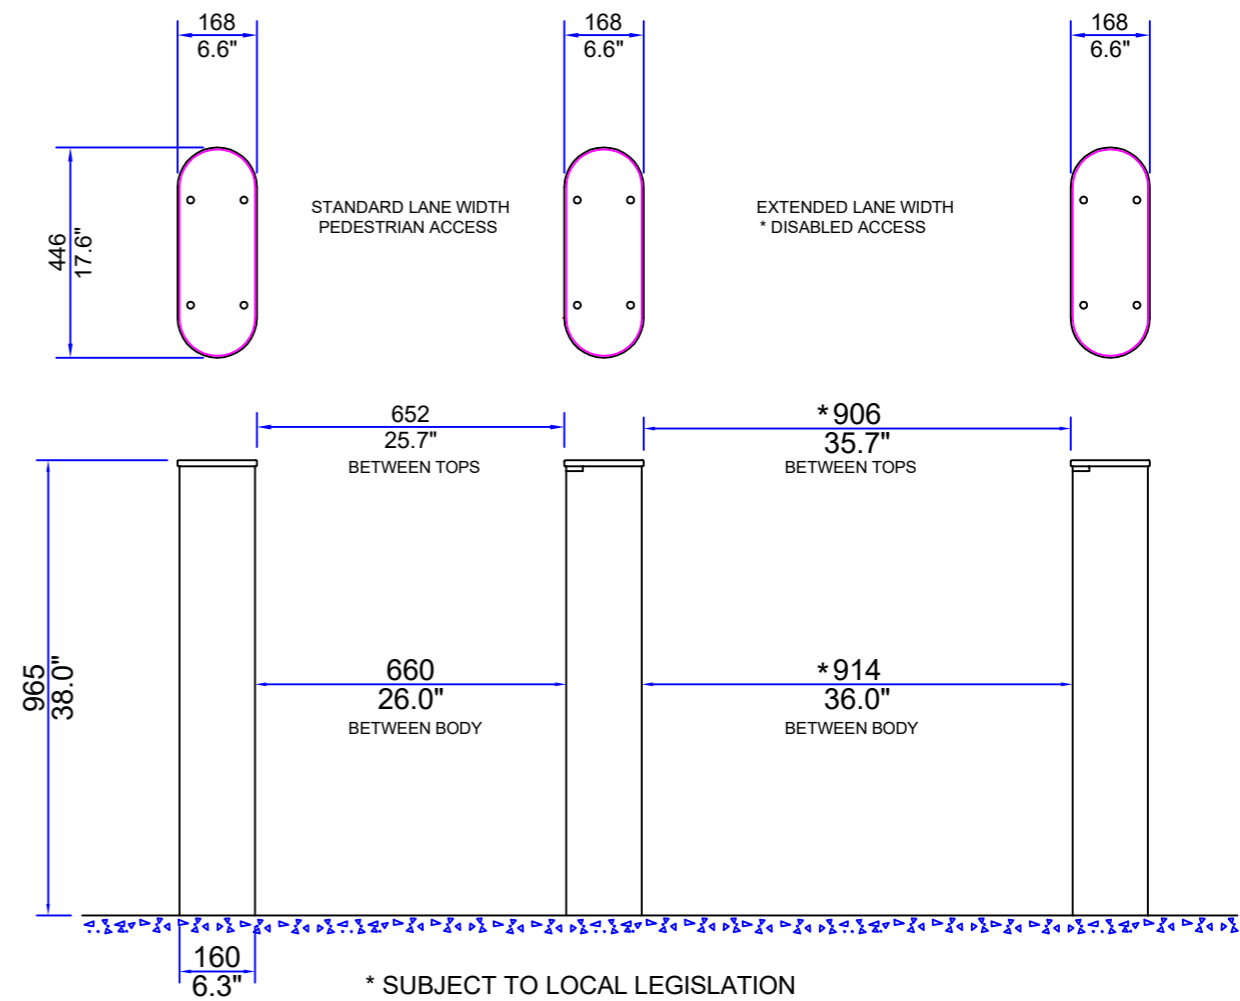

MATERIAL SPECIFICATIONS

ALL STAINLESS STEEL IS 304, 240 GRIT (SATIN No. 4), HORIZONTAL GRAIN.
 DECORATIVE TOP - CORIAN HAS 4mm OVERHANG

LANE LAYOUT & GENERAL DIMENSIONS

READER MOUNTING OPTIONS

PEDESTAL FOOTPRINT

PRODUCT: FASTLANE COMPACT

TITLE: GENERAL INFORMATION

DRAWING No: FCOMPACT_A2

FOR SALES INFORMATION ONLY-SUBJECT TO CHANGE ALL DIMENSIONS +/-2mm

This document is the copyright of Integrated Design LTD