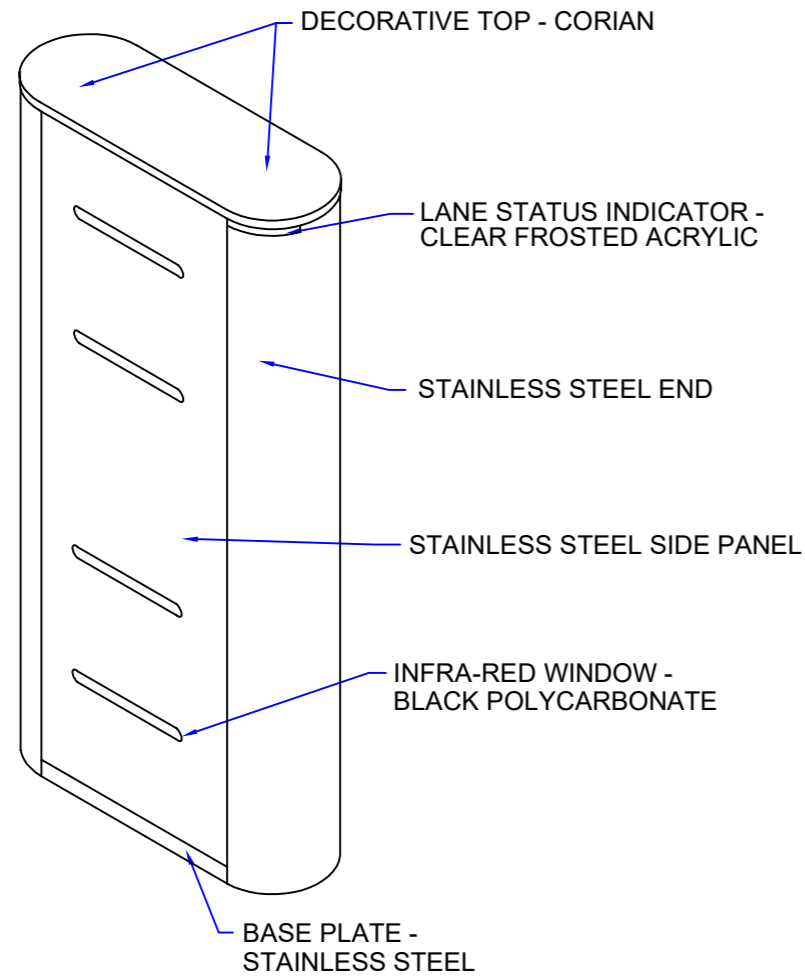

MATERIAL SPECIFICATIONS

ALL STAINLESS STEEL IS 304, 240 GRIT (SATIN No. 4), HORIZONTAL GRAIN.
 DECORATIVE TOP - CORIAN HAS 4mm OVERHANG

LANE LAYOUT & GENERAL DIMENSIONS

READER MOUNTING OPTIONS

PEDESTAL FOOTPRINT

PRODUCT: FASTLANE COMPACT

TITLE: GENERAL INFORMATION

DRAWING No: FCOMPACT_A2

FOR SALES INFORMATION ONLY-SUBJECT TO CHANGE ALL DIMENSIONS +/-2mm

This document is the copyright of Integrated Design LTD