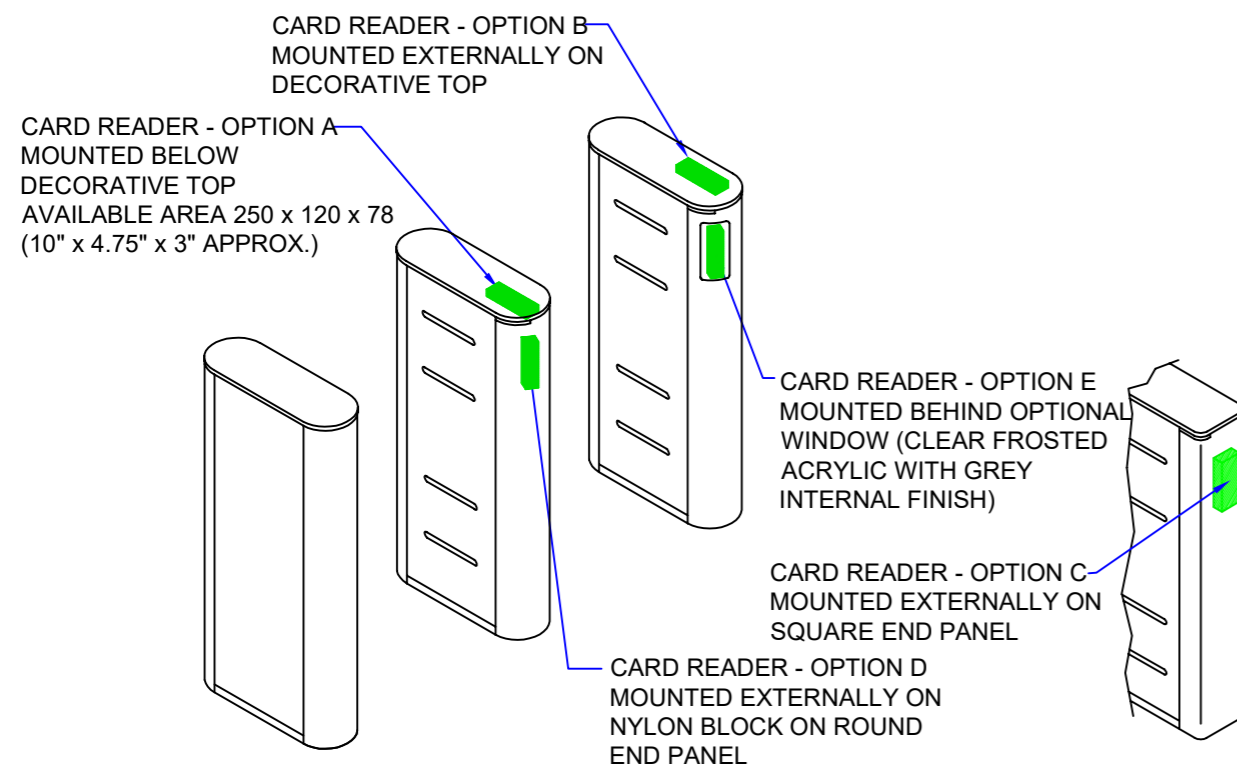

MATERIAL SPECIFICATIONS

ALL STAINLESS STEEL IS 304, 240 GRIT (SATIN No. 4), HORIZONTAL GRAIN.
 DECORATIVE TOP - CORIAN HAS 4mm OVERHANG

LANE LAYOUT & GENERAL DIMENSIONS

READER MOUNTING OPTIONS

PEDESTAL FOOTPRINT

PRODUCT: FASTLANE COMPACT

TITLE: GENERAL INFORMATION

DRAWING No: FCOMPACT_A2

FOR SALES INFORMATION ONLY-SUBJECT TO CHANGE ALL DIMENSIONS +/-2mm

This document is the copyright of Integrated Design LTD