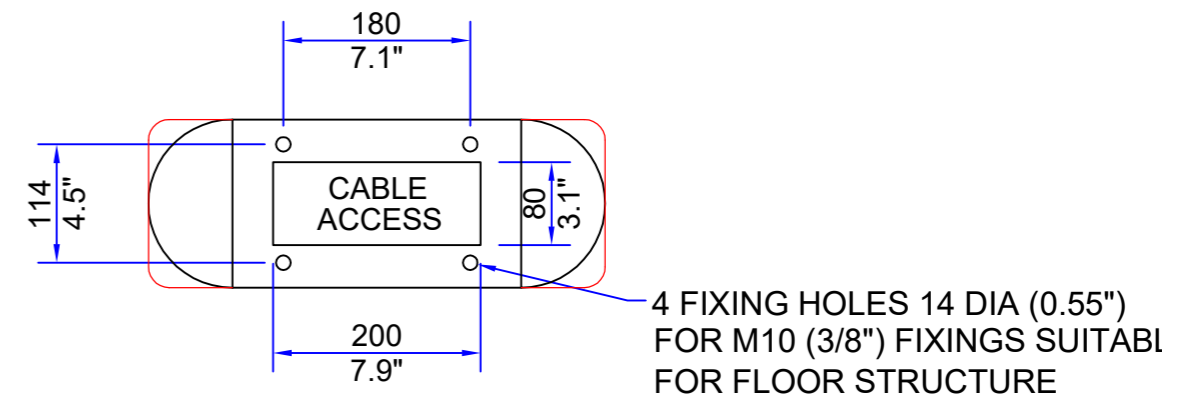

MATERIAL SPECIFICATIONS

ALL STAINLESS STEEL IS 304, 240 GRIT (SATIN No. 4), HORIZONTAL GRAIN.
 DECORATIVE TOP - CORIAN HAS 4mm OVERHANG

LANE LAYOUT & GENERAL DIMENSIONS

READER MOUNTING OPTIONS

PEDESTAL FOOTPRINT

PRODUCT: FASTLANE COMPACT

TITLE: GENERAL INFORMATION

DRAWING No: FCOMPACT_A2

FOR SALES INFORMATION ONLY-SUBJECT TO CHANGE ALL DIMENSIONS +/-2mm

This document is the copyright of Integrated Design LTD